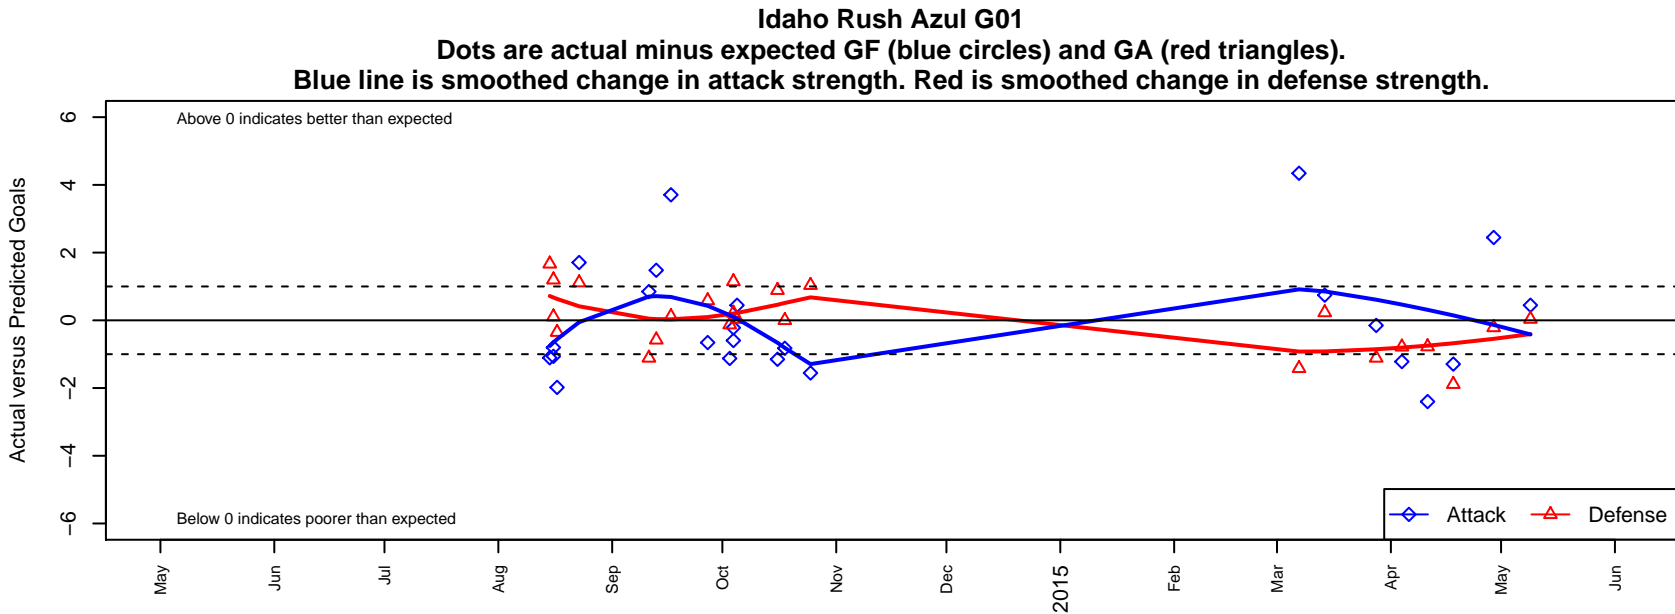

**attack and defense variance (black dot)
relative to other teams
and top 10 in region**

**attack and defense rating
relative to others at age
and all opponents in last 13 months**

Idaho Rush Azul G01

Idaho Rush SC
Boise, ID
G01 total strength=679
attack=1.07 defense=0.4
fall league = Idaho D3 B U13
spr league = Spr Idaho D3 B U13
notes= Morrell 2014

alt names used:
Idaho Rush Grey G01
IDAHO RUSH GREY
IDAHO RUSH GREY
IDAHO RUSH GREY DARK
IDAHO RUSH GREY
IDAHO RUSH GREY DARK
IDAHO RUSH AZUL

Venues played:
2014 Mt Hood Challenge U13
2014 Idaho D3 B U13
2014 GEM State Challenge U13G Silver East L
2014 Spr Idaho D3 B U13